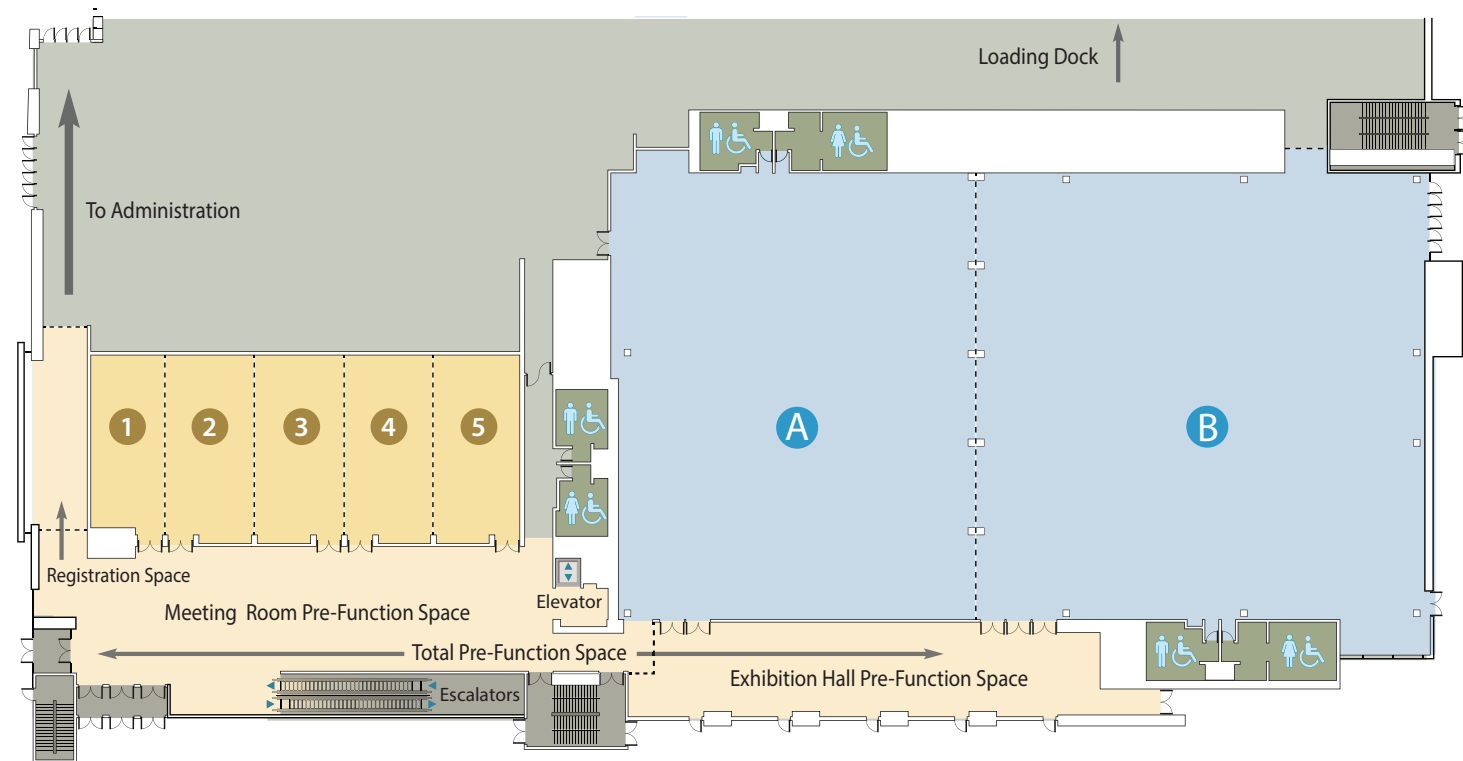

- Flexible 40,000-square-foot Exhibition Hall offers contiguous space that can be divided and utilized for an array of different set-ups
- 8,000-seat Arena offers an additional 19,000 square feet for general sessions, overflow exhibits, catered functions or special events
- Convenient indoor Loading Dock with four bays plus an additional entrance directly onto exhibit floor

EVENT LEVEL

	SQUARE FOOTAGE	LENGTH	WIDTH	CEILING HEIGHT	BANQUET SEATING	RECEPTION (FLOW)	THEATER	CLASSROOM
MEETING ROOMS 1- 5	8,352	58'	144'	17'	600	840	750	465
MEETING ROOM 1	1,450	58'	26'	17'	100	150	130	95
MEETING ROOM 2	1,740	58'	30'	17'	125	170	150	100
MEETING ROOM 3	1,740	58'	30'	17'	125	170	150	100
MEETING ROOM 4	1,740	58'	30'	17'	125	170	150	100
MEETING ROOM 5	1,682	58'	29'	17'	125	170	150	100
MEETING ROOM - PRE-FUNCTION	7,784	-	-	19' / 22'	-	-	-	-
EXHIBITION HALLS A & B	40,650	150'	271'	27'	2,900	4,000	3,600	2,200
EXHIBITION HALL A	18,000	150'	120'	27'	1,300	1,800	1,600	1,000
EXHIBITION HALL B	22,650	150'	151'	27'	1,600	2,200	2,000	1,200
EXHIBITION HALL - PRE-FUNCTION	4,928	-	-	49'	-	830	-	-