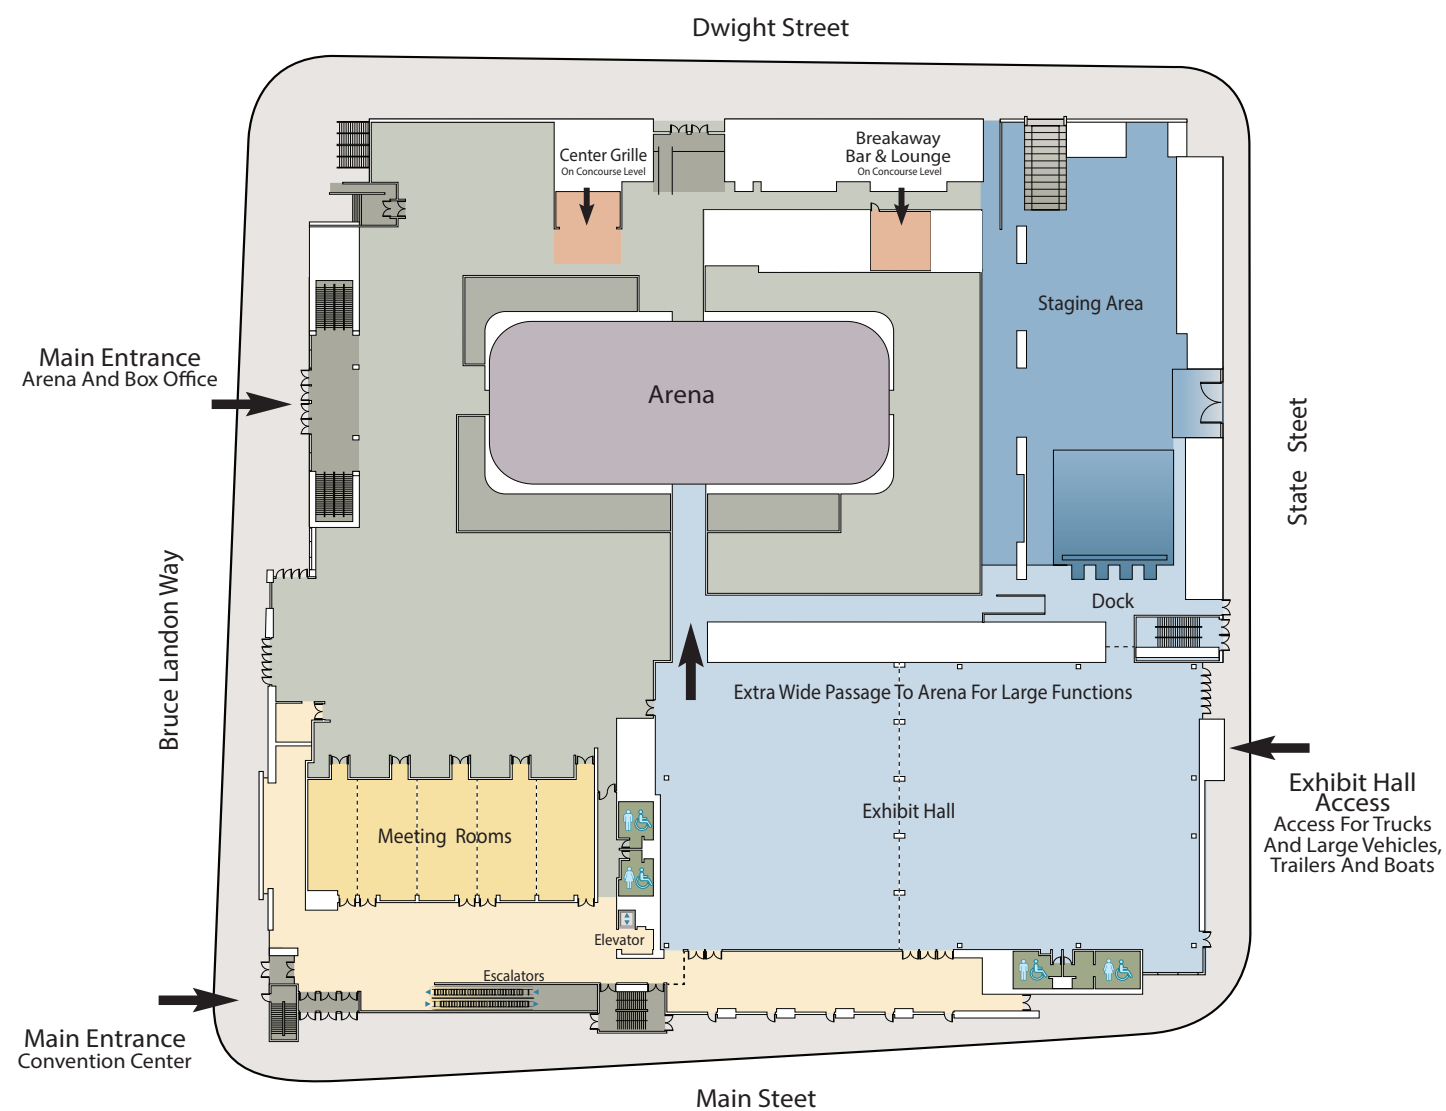

EVENT LEVEL

	SQUARE FOOTAGE	LENGTH	WIDTH	CEILING HEIGHT	BANQUET SEATING	RECEPTION (FLOW)	THEATER	CLASSROOM
MEETING ROOMS 1- 5	8,352	58'	144'	17'	600	840	750	465
MEETING ROOM 1	1,450	58'	26'	17'	100	150	130	95
MEETING ROOM 2	1,740	58'	30'	17'	125	170	150	100
MEETING ROOM 3	1,740	58'	30'	17'	125	170	150	100
MEETING ROOM 4	1,740	58'	30'	17'	125	170	150	100
MEETING ROOM 5	1,682	58'	29'	17'	125	170	150	100
MEETING ROOM - PRE-FUNCTION	7,784	-	-	19' / 22'	-	-	-	-
EXHIBITION HALLS A & B	40,650	150'	271'	27'	2,900	4,000	3,600	2,200
EXHIBITION HALL A	18,000	150'	120'	27'	1,300	1,800	1,600	1,000
EXHIBITION HALL B	22,650	150'	151'	27'	1,600	2,200	2,000	1,200
EXHIBITION HALL - PRE-FUNCTION	4,928	-	-	49'	-	830	-	-