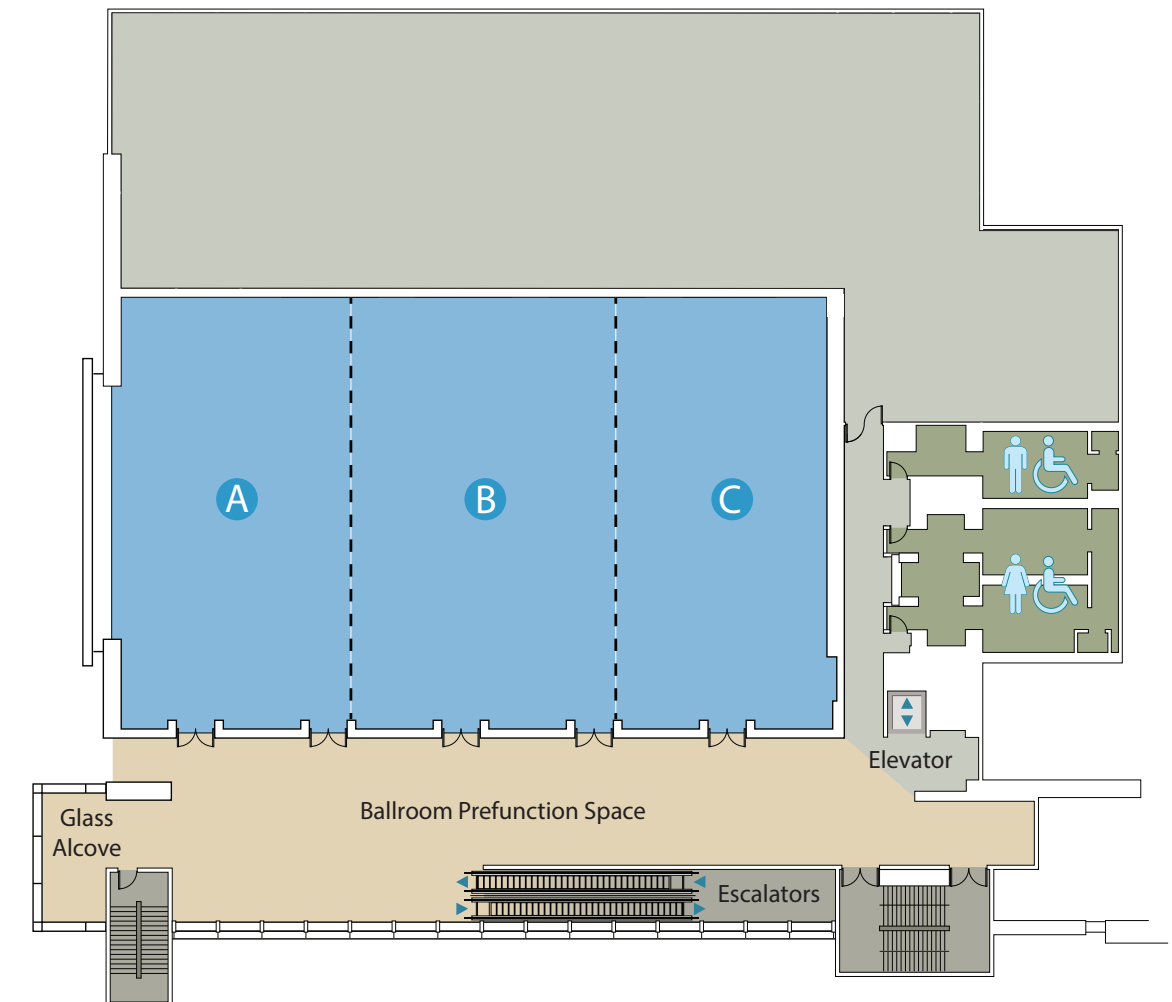

EVENT LEVEL

	SQUARE FOOTAGE	LENGTH	WIDTH	CEILING HEIGHT	BANQUET SEATING	RECEPTION (FLOW)	THEATER	CLASSROOM
MEETING ROOMS 1- 5	8,352	58'	144'	17'	600	840	750	465
MEETING ROOM 1	1,450	58'	26'	17'	100	150	130	95
MEETING ROOM 2	1,740	58'	30'	17'	125	170	150	100
MEETING ROOM 3	1,740	58'	30'	17'	125	170	150	100
MEETING ROOM 4	1,740	58'	30'	17'	125	170	150	100
MEETING ROOM 5	1,682	58'	29'	17'	125	170	150	100
MEETING ROOM - PRE-FUNCTION	7,784	-	-	19' / 22'	-	-	-	-
EXHIBITION HALLS A & B	40,650	150'	271'	27'	2,900	4,000	3,600	2,200
EXHIBITION HALL A	18,000	150'	120'	27'	1,300	1,800	1,600	1,000
EXHIBITION HALL B	22,650	150'	151'	27'	1,600	2,200	2,000	1,200
EXHIBITION HALL - PRE-FUNCTION	4,928	-	-	49'	-	830	-	-

These numbers are based on maximum capacity and no staging or obstructions in the room.

BALLROOM LEVEL

	SQUARE FOOTAGE	LENGTH	WIDTH	CEILING HEIGHT	BANQUET SEATING	RECEPTION (FLOW)	THEATER	CLASSROOM
BALLROOMS A, B & C	14,880	93'	160'	24'	1,100	1,500	1,300	830
BALLROOM A	4,836	93'	52'	24'	360	500	450	275
BALLROOM B	5,580	93'	60'	24'	430	600	550	325
BALLROOM C	4,464	93'	48'	24'	290	400	350	225
BALLROOM PRE-FUNCTION	7,040	-	-	22'	750	680	400	-
BALLROOM LEVEL GLASS ALCOVE	480	-	-	-	-	-	-	-